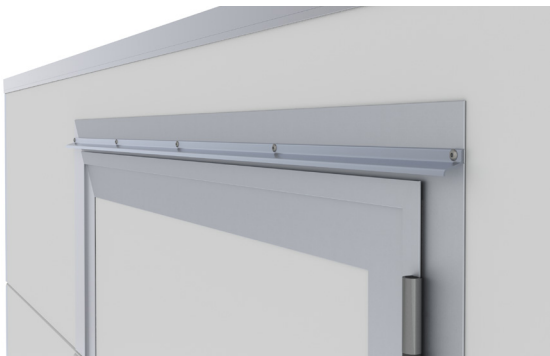

89

1134-Manual rev. 03. 12. 2020.

90

ACCESSORIES

Offer interesting up-sell items, such as:

1034FLN
Door pusher

1034PGRN
Grip/Plate

1034RN
Rain profile