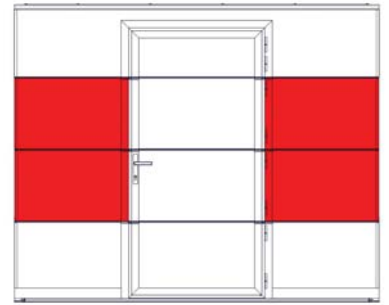

1134-Manual rev. 03. 12. 2020.

26