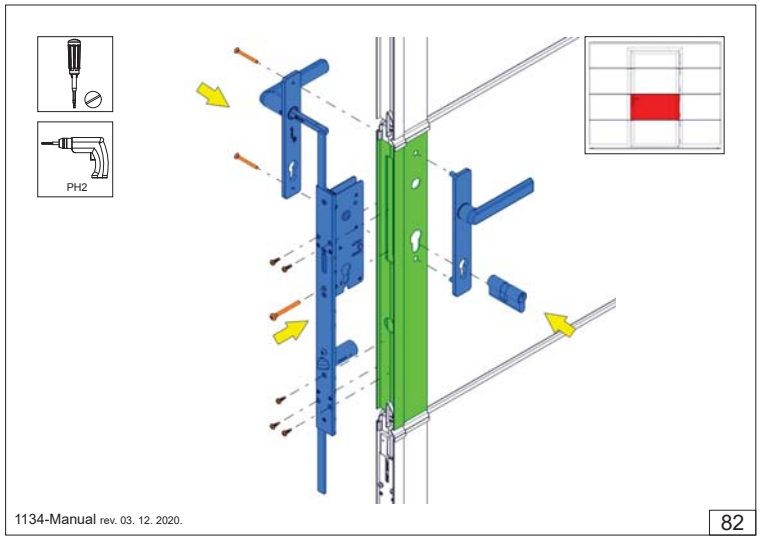

FF Installation manual

Single Point Lock
assembly instructions

1034LOCK Lock
1034PG(H)N Handle
1034SLP Lock plate 2x
C60-2525-.. Cylinder

1134-Manual rev. 03. 12. 2020.

88