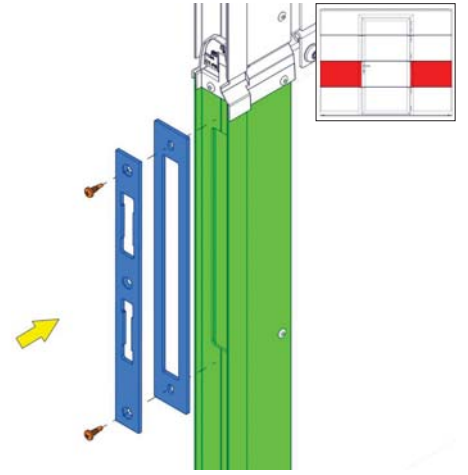

1134-Manual rev. 03. 12. 2020.

90