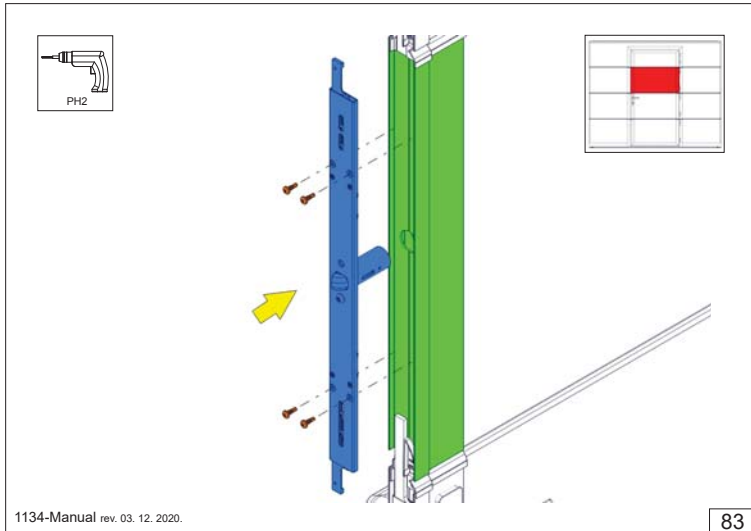

FF Installation manual

Single Point Lock
assembly instructions

1034LOCK Lock
1034PG(H)N Handle
1034SLP Lock plate 2x
C60-2525-.. Cylinder

1134-Manual rev. 03. 12. 2020.

88