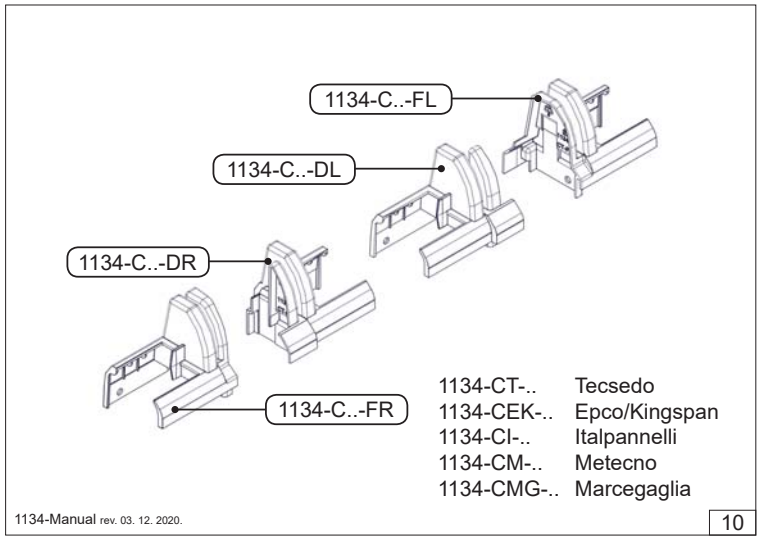

1134-Manual rev. 03. 12. 2020.

3

This manual is based on a MULTI POINT LOCK
RIGHT HANDED DOOR!
(width 905 mm)

RIGHT HANDED DOOR

LEFT HANDED DOOR

1134-Manual rev. 03. 12. 2020.

4

System dimensions

See optional gauge on page 24

1134-Manual rev. 03. 12. 2020.

25

FF Installation manual

Frame middle sections assembly instructions

1134-Manual rev. 03. 12. 2020.

26

1134-Manual rev. 03. 12. 2020.