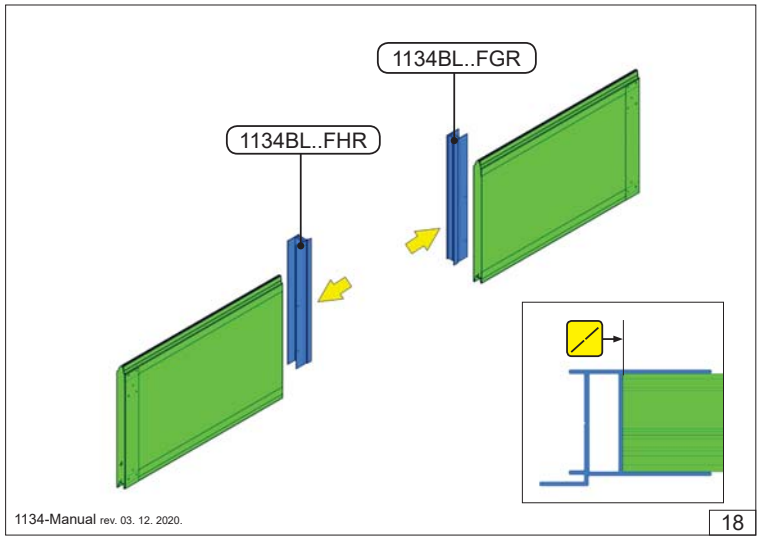

1134-Manual rev. 03. 12. 2020.

3

This manual is based on a MULTI POINT LOCK
RIGHT HANDED DOOR!
(width 905 mm)

RIGHT HANDED DOOR

LEFT HANDED DOOR

1134-Manual rev. 03. 12. 2020.

4

System dimensions

See optional gauge on page 24

1134-Manual rev. 03. 12. 2020.

25

FF Installation manual

Frame middle sections assembly instructions

1134-Manual rev. 03. 12. 2020.

26

1134-Manual rev. 03. 12. 2020.