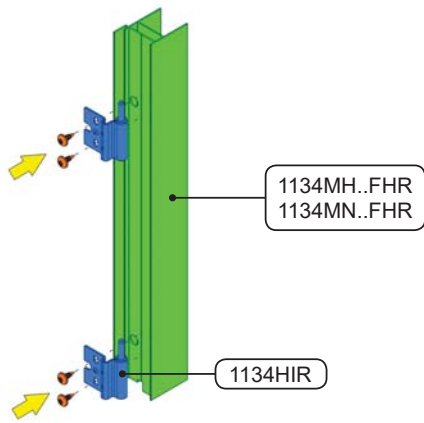

1134-Manual rev. 03. 12. 2020.

3

This manual is based on a MULTI POINT LOCK
RIGHT HANDED DOOR!
(width 905 mm)

RIGHT HANDED DOOR

LEFT HANDED DOOR

1134-Manual rev. 03. 12. 2020.

4

System dimensions

See optional gauge on page 24

1134-Manual rev. 03. 12. 2020.

25

FF Installation manual

Frame middle sections assembly instructions

1134-Manual rev. 03. 12. 2020.

26

1134-Manual rev. 03. 12. 2020.