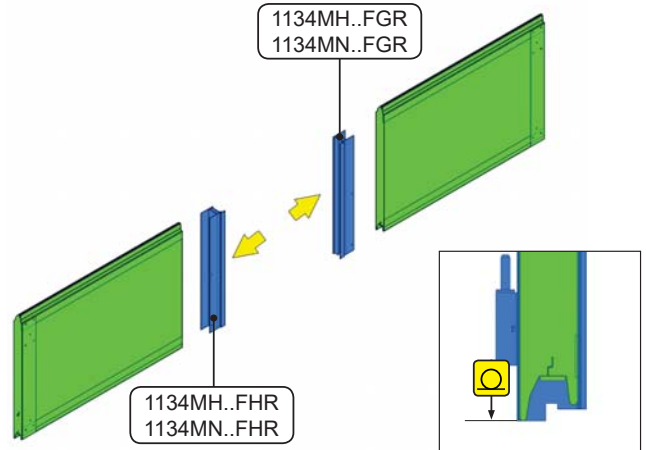

1134-Manual rev. 03. 12. 2020.

27

1134MH..FGR
1134MN..FGR

1134-Manual rev. 03. 12. 2020.

28