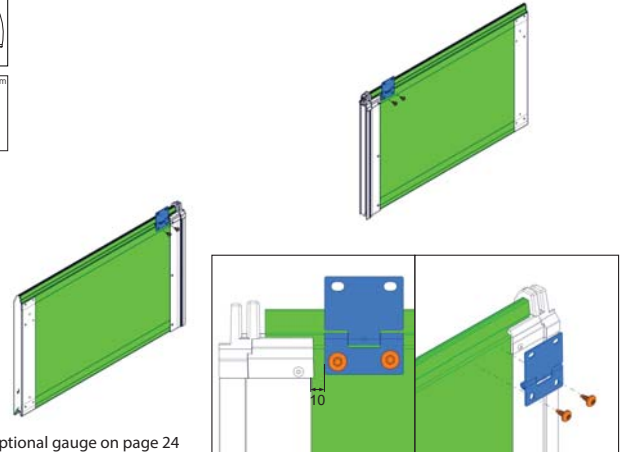

See optional gauge on page 24

1134-Manual rev. 03. 12. 2020.

32