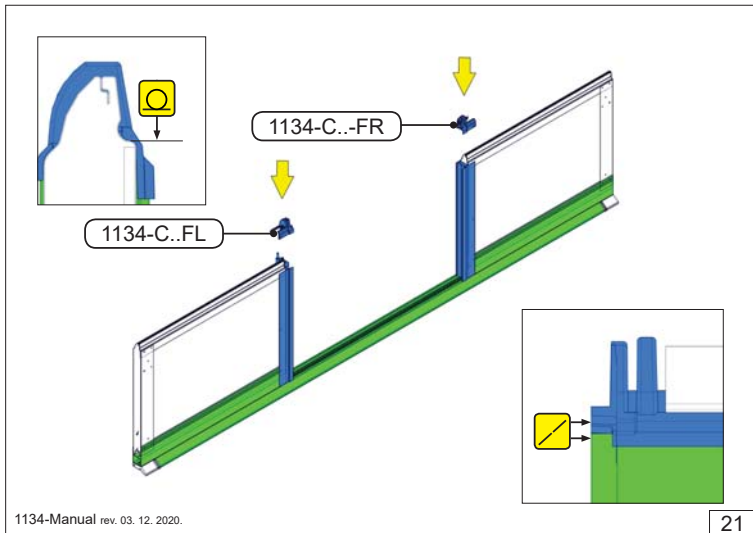

1134-Manual rev. 03. 12. 2020.

3

This manual is based on a MULTI POINT LOCK
RIGHT HANDED DOOR!
(width 905 mm)

RIGHT HANDED DOOR

LEFT HANDED DOOR

1134-Manual rev. 03. 12. 2020.

4

System dimensions

See optional gauge on page 24

1134-Manual rev. 03. 12. 2020.

25

FF Installation manual

Frame middle sections assembly instructions

1134-Manual rev. 03. 12. 2020.

26

1134-Manual rev. 03. 12. 2020.