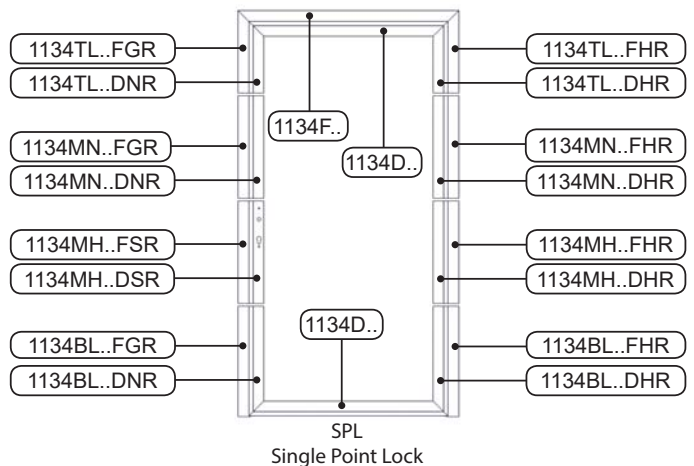

1134-Manual rev. 03. 12. 2020.

8