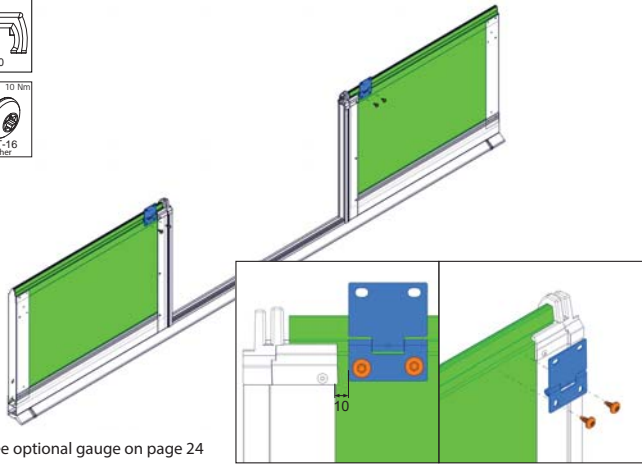

See optional gauge on page 24

1134-Manual rev. 03. 12. 2020.

25

FF Installation manual

Frame middle sections assembly instructions