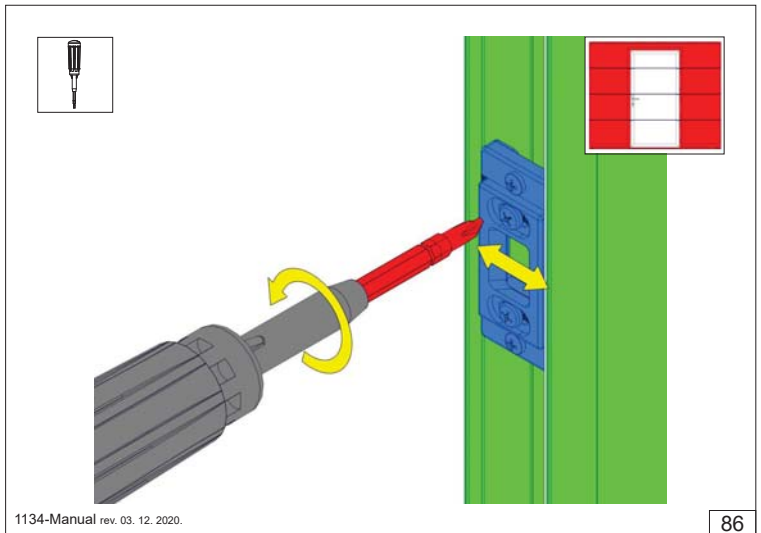

FF Installation manual

Single Point Lock
assembly instructions

1034LOCK Lock
1034PG(H)N Handle
1034SLP Lock plate 2x
C60-2525-.. Cylinder

1134-Manual rev. 03. 12. 2020.

88