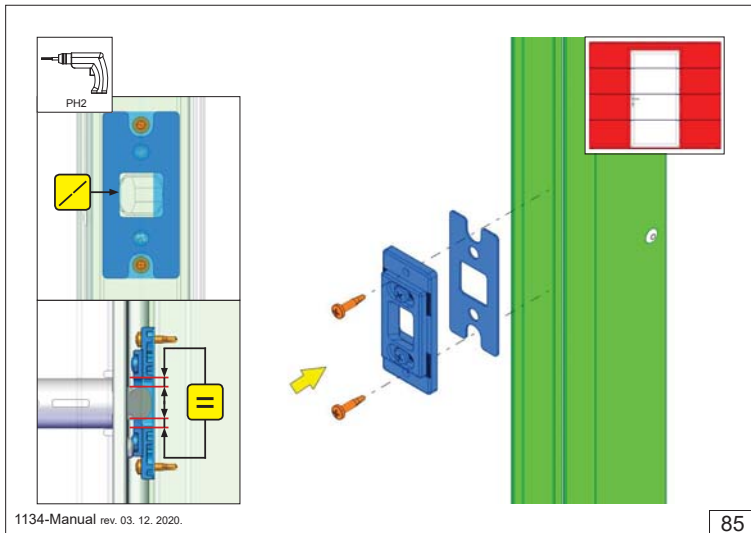

1134-Manual rev. 03. 12. 2020.

79

FF Installation manual

Multi Point Lock

assembly instructions

1034MPL Lock
1034PG(H)N Handle
1034MPL-LP Lock plate

A diagram showing the components of the Multi Point Lock assembly: a handle, a lock plate, and the lock mechanism itself. The handle is shown in two positions: open and closed.

1134-Manual rev. 03. 12. 2020.

80

FF Installation manual

Single Point Lock
assembly instructions

1034LOCK Lock
1034PG(H)N Handle
1034SLP Lock plate 2x
C60-2525-.. Cylinder

1134-Manual rev. 03. 12. 2020.

88

1134-Manual rev. 03. 12. 2020.