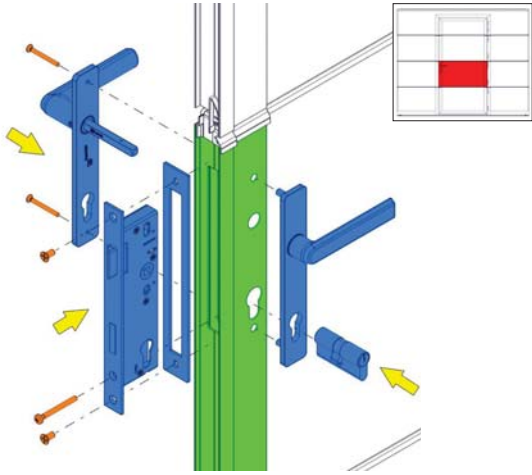

1134-Manual rev. 03. 12. 2020.

79

FF Installation manual

Multi Point Lock

assembly instructions

1034MPL Lock
1034PG(H)N Handle
1034MPL-LP Lock plate

A diagram showing the components of the Multi Point Lock assembly: a handle, a lock plate, and the lock mechanism itself. The handle is shown in two positions: open and closed.

1134-Manual rev. 03. 12. 2020.

80

FF Installation manual

Single Point Lock
assembly instructions

1034LOCK Lock
1034PG(H)N Handle
1034SLP Lock plate 2x
C60-2525-.. Cylinder

1134-Manual rev. 03. 12. 2020.

88

1134-Manual rev. 03. 12. 2020.