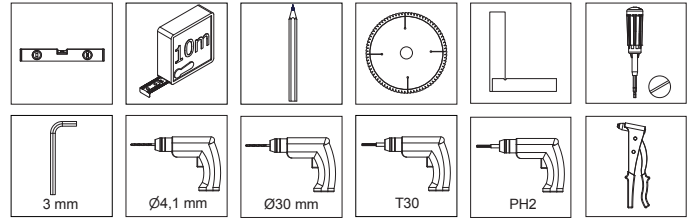

Needed tools

Needed fixing materials

1134-Manual rev. 03. 12. 2020.

2

Used symbols

- TANGENT - lines and/or surfaces are tangent with each other
- PERPENDICULAR - lines and/or surfaces are at a 90° angle with each other
- INLINE - lines and/or surfaces are inline with each other
- PARALLEL - lines and/or surfaces are parallel with each other
- EQUAL - lines and/or surfaces are equal to each other

1134-Manual rev. 03. 12. 2020.

3

This manual is based on a MULTI POINT LOCK
RIGHT HANDED DOOR!
(width 905 mm)