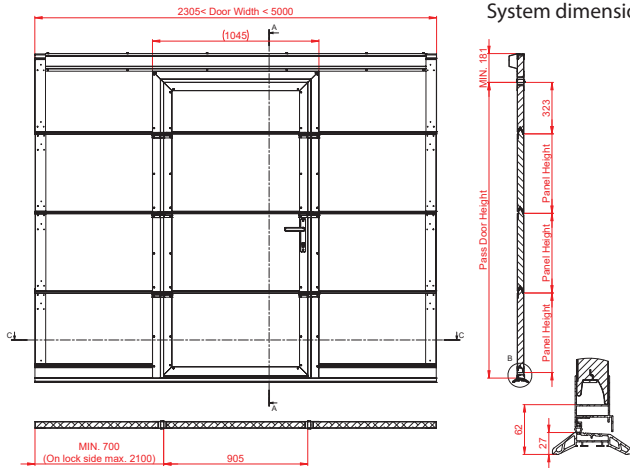

1134-Manual rev. 03. 12. 2020.

3

This manual is based on a MULTI POINT LOCK
RIGHT HANDED DOOR!
(width 905 mm)

RIGHT HANDED DOOR

LEFT HANDED DOOR

1134-Manual rev. 03. 12. 2020.

4

System dimensions