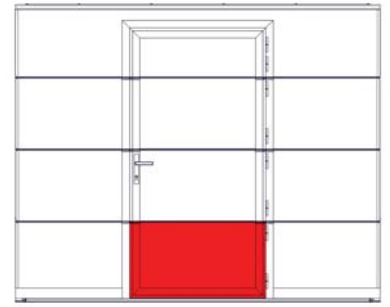

FF Installation manual

Door bottom section assembly instructions

1134-Manual rev. 03. 12. 2020.

42