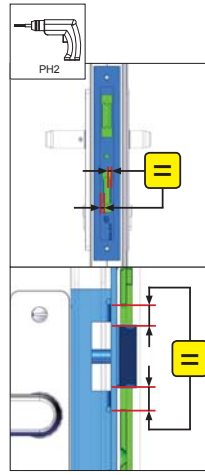

1134-Manual rev. 03. 12. 2020.

79

FF Installation manual

Multi Point Lock

assembly instructions

1034MPL Lock
1034PG(H)N Handle
1034MPL-LP Lock plate

A diagram showing the components of the Multi Point Lock assembly: a handle, a lock plate, and the lock mechanism itself. The handle is shown in two positions: open and closed.

1134-Manual rev. 03. 12. 2020.

80

FF Installation manual

Single Point Lock
assembly instructions

1034LOCK Lock
1034PG(H)N Handle
1034SLP Lock plate 2x
C60-2525-.. Cylinder

1134-Manual rev. 03. 12. 2020.

88

1134-Manual rev. 03. 12. 2020.

89

1134-Manual rev. 03. 12. 2020.

90

ACCESSORIES

Offer interesting up-sell items, such as:

1034FLN
Door pusher

1034PGRN
Grip/Plate

1034RN
Rain profile