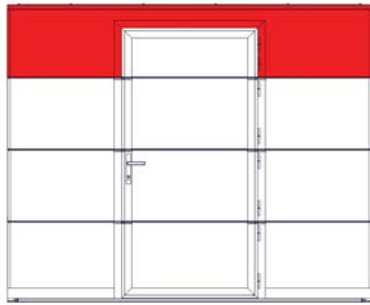

Frame top section

assembly instructions

1134-Manual rev. 03. 12. 2020.

33