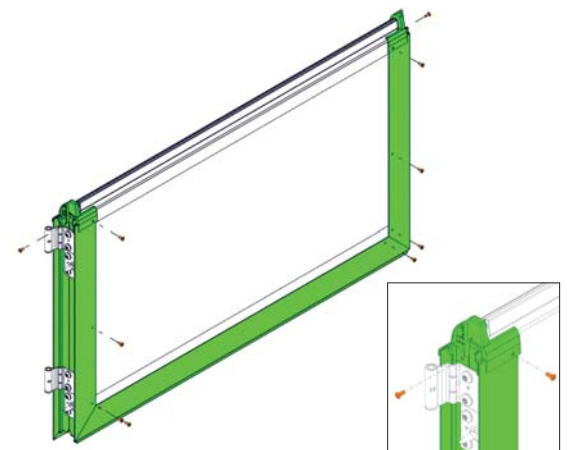

1134-Manual rev. 03. 12. 2020.

48