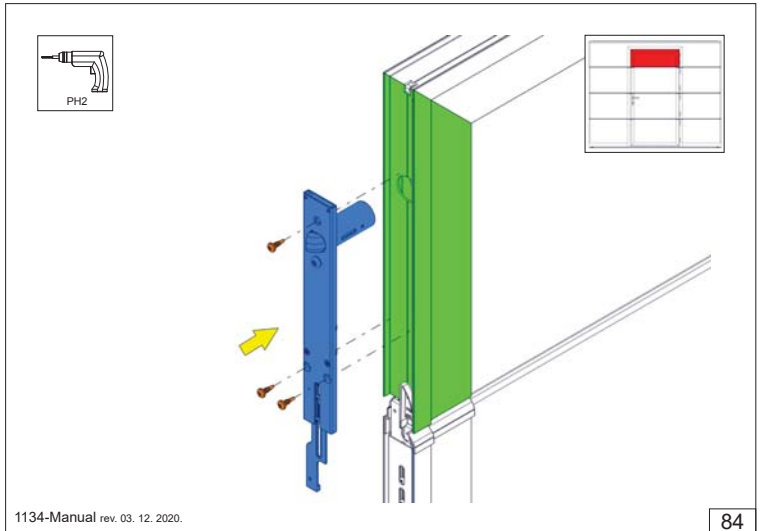

FF Installation manual

Single Point Lock
assembly instructions

1034LOCK Lock
1034PG(H)N Handle
1034SLP Lock plate 2x
C60-2525-.. Cylinder

1134-Manual rev. 03. 12. 2020.

88