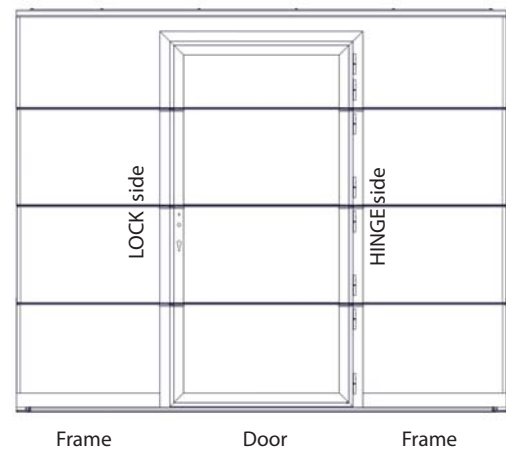

1134-Manual rev. 03. 12. 2020.

6