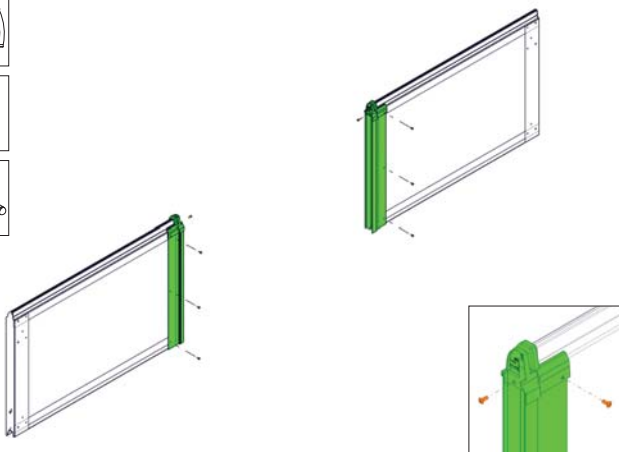

1134-Manual rev. 03. 12. 2020.

31