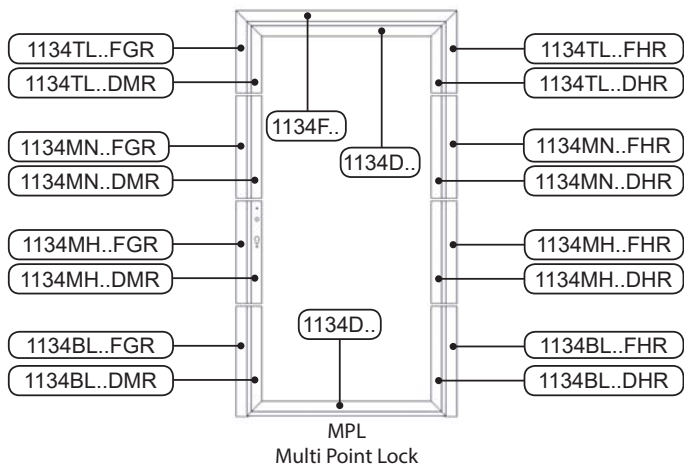

1134-Manual rev. 03. 12. 2020.

7