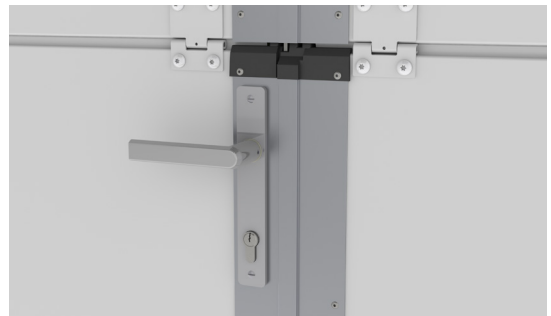

89

1134-Manual rev. 03. 12. 2020.

90

ACCESSORIES

Offer interesting up-sell items, such as:

1034FLN
Door pusher

1034PGRN
Grip/Plate

1034RN
Rain profile