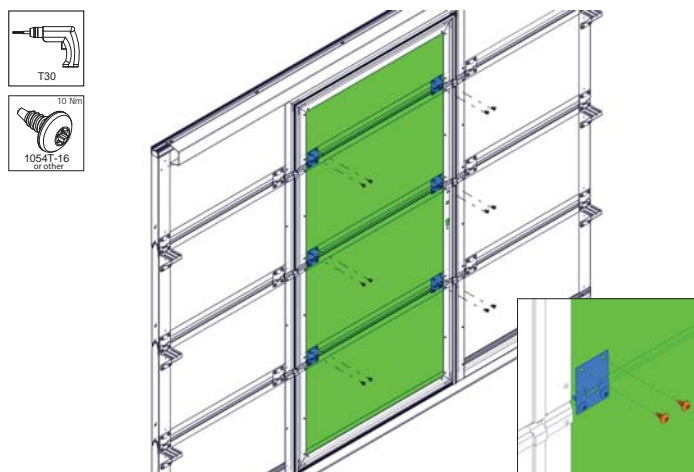

1134-Manual rev. 03. 12. 2020.

79

FF Installation manual

Multi Point Lock

assembly instructions

1034MPL Lock
1034PG(H)N Handle
1034MPL-LP Lock plate

A diagram showing the components of the Multi Point Lock assembly: a handle, a lock plate, and the lock mechanism itself. The handle is shown in two positions: open and closed.