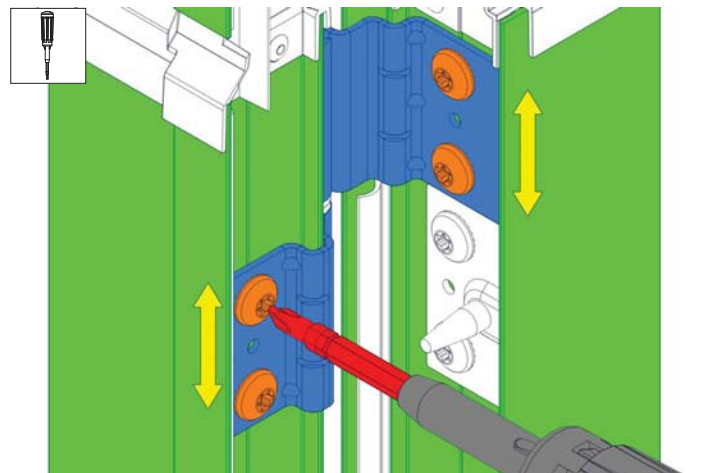

1134-Manual rev. 03. 12. 2020.

78