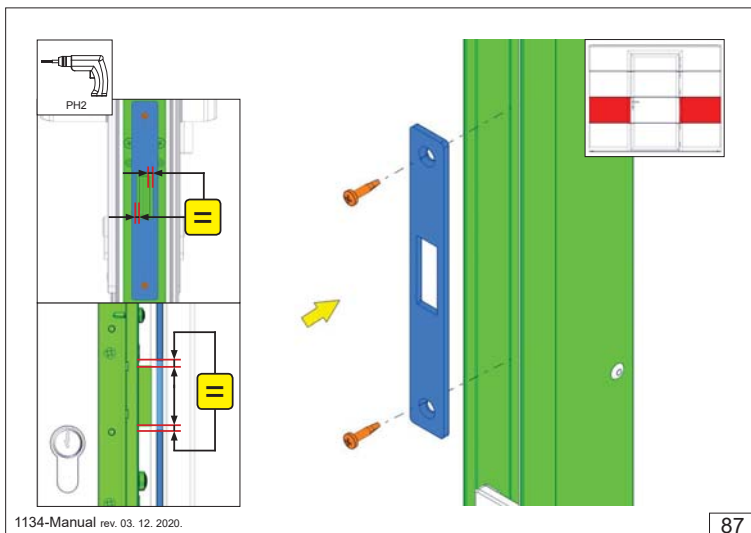

1134-Manual rev. 03. 12. 2020.

79

FF Installation manual

Multi Point Lock

assembly instructions

1034MPL Lock
1034PG(H)N Handle
1034MPL-LP Lock plate

A diagram showing the components of the Multi Point Lock assembly: a handle, a lock plate, and the lock mechanism itself. The handle is shown in two positions: open and closed.

1134-Manual rev. 03. 12. 2020.

80

FF Installation manual

Single Point Lock
assembly instructions

1034LOCK Lock
1034PG(H)N Handle
1034SLP Lock plate 2x
C60-2525-.. Cylinder

1134-Manual rev. 03. 12. 2020.

88

1134-Manual rev. 03. 12. 2020.