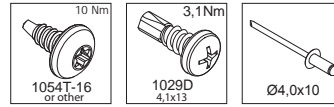

MANUAL

SOLIDSTEP

FF Installation manual

SolidStep

40mm finger safe panels with:

- multi point lock (MPL)
- or single point lock (SPL)

1134-Manual rev. 03. 12. 2020.

1

Needed tools

Needed fixing materials

1134-Manual rev. 03. 12. 2020.

2

Used symbols

- TANGENT - lines and/or surfaces are tangent with each other
- PERPENDICULAR - lines and/or surfaces are at a 90° angle with each other
- INLINE - lines and/or surfaces are inline with each other
- PARALLEL - lines and/or surfaces are parallel with each other
- EQUAL - lines and/or surfaces are equal to each other

1134-Manual rev. 03. 12. 2020.

3

This manual is based on a MULTI POINT LOCK
RIGHT HANDED DOOR!
(width 905 mm)

RIGHT HANDED DOOR

LEFT HANDED DOOR

1134-Manual rev. 03. 12. 2020.

4

System dimensions