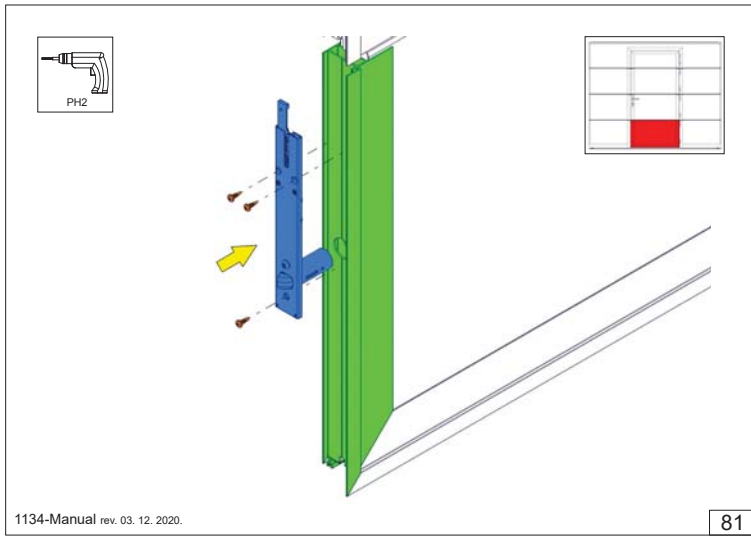

FF Installation manual

Single Point Lock
assembly instructions

1034LOCK Lock
1034PG(H)N Handle
1034SLP Lock plate 2x
C60-2525-.. Cylinder

1134-Manual rev. 03. 12. 2020.

88